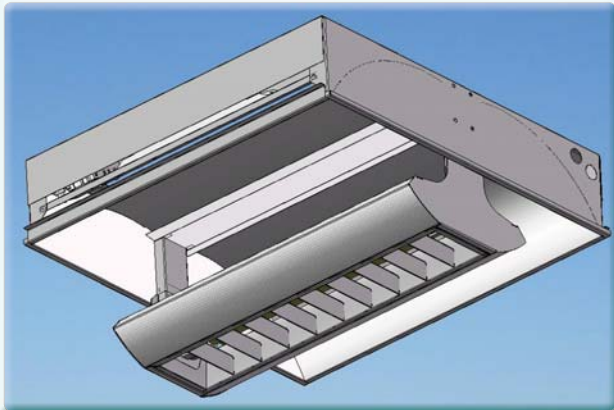

South Street, in the heart of Mayfair is one of London's most prestigious addresses. The client via their agents; Archer Contracts had a clear idea about their building particularly lighting. We offered our patented RET Adjust which assists with LG7 compliance and in its recessed form means clean ceiling lines. A 500x500mm ceiling was chosen and prior to manufacture we made visualisations to ensure the client was happy with the concept.

- All fittings were made to 'lift and tilt' into an Alugrid 15/16 ceiling.
- 450 fittings were installed.